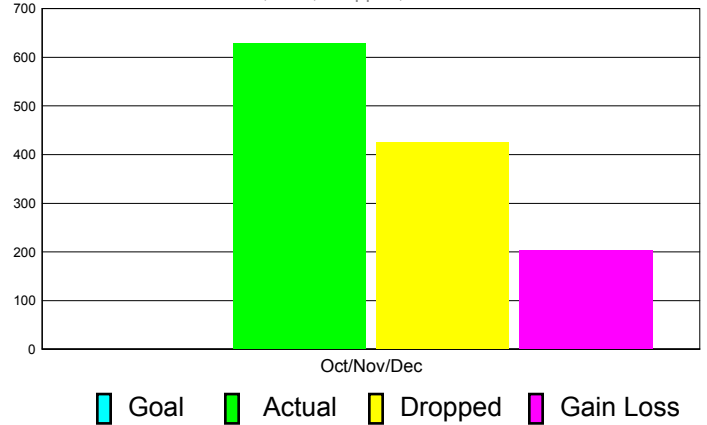

Membership Results 2011-2012

Goal, New, Dropped, Gain/Loss