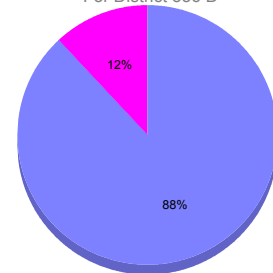

Membership Results 2011-2012

Goal, New, Dropped, Gain/Loss

Comparison of Membership Gain/Loss

Current Year Compared to the Previous Year

Gender Comparison 2010-2011

For District 356 D

Oct/Nov/Dec

■ Male ■ Female